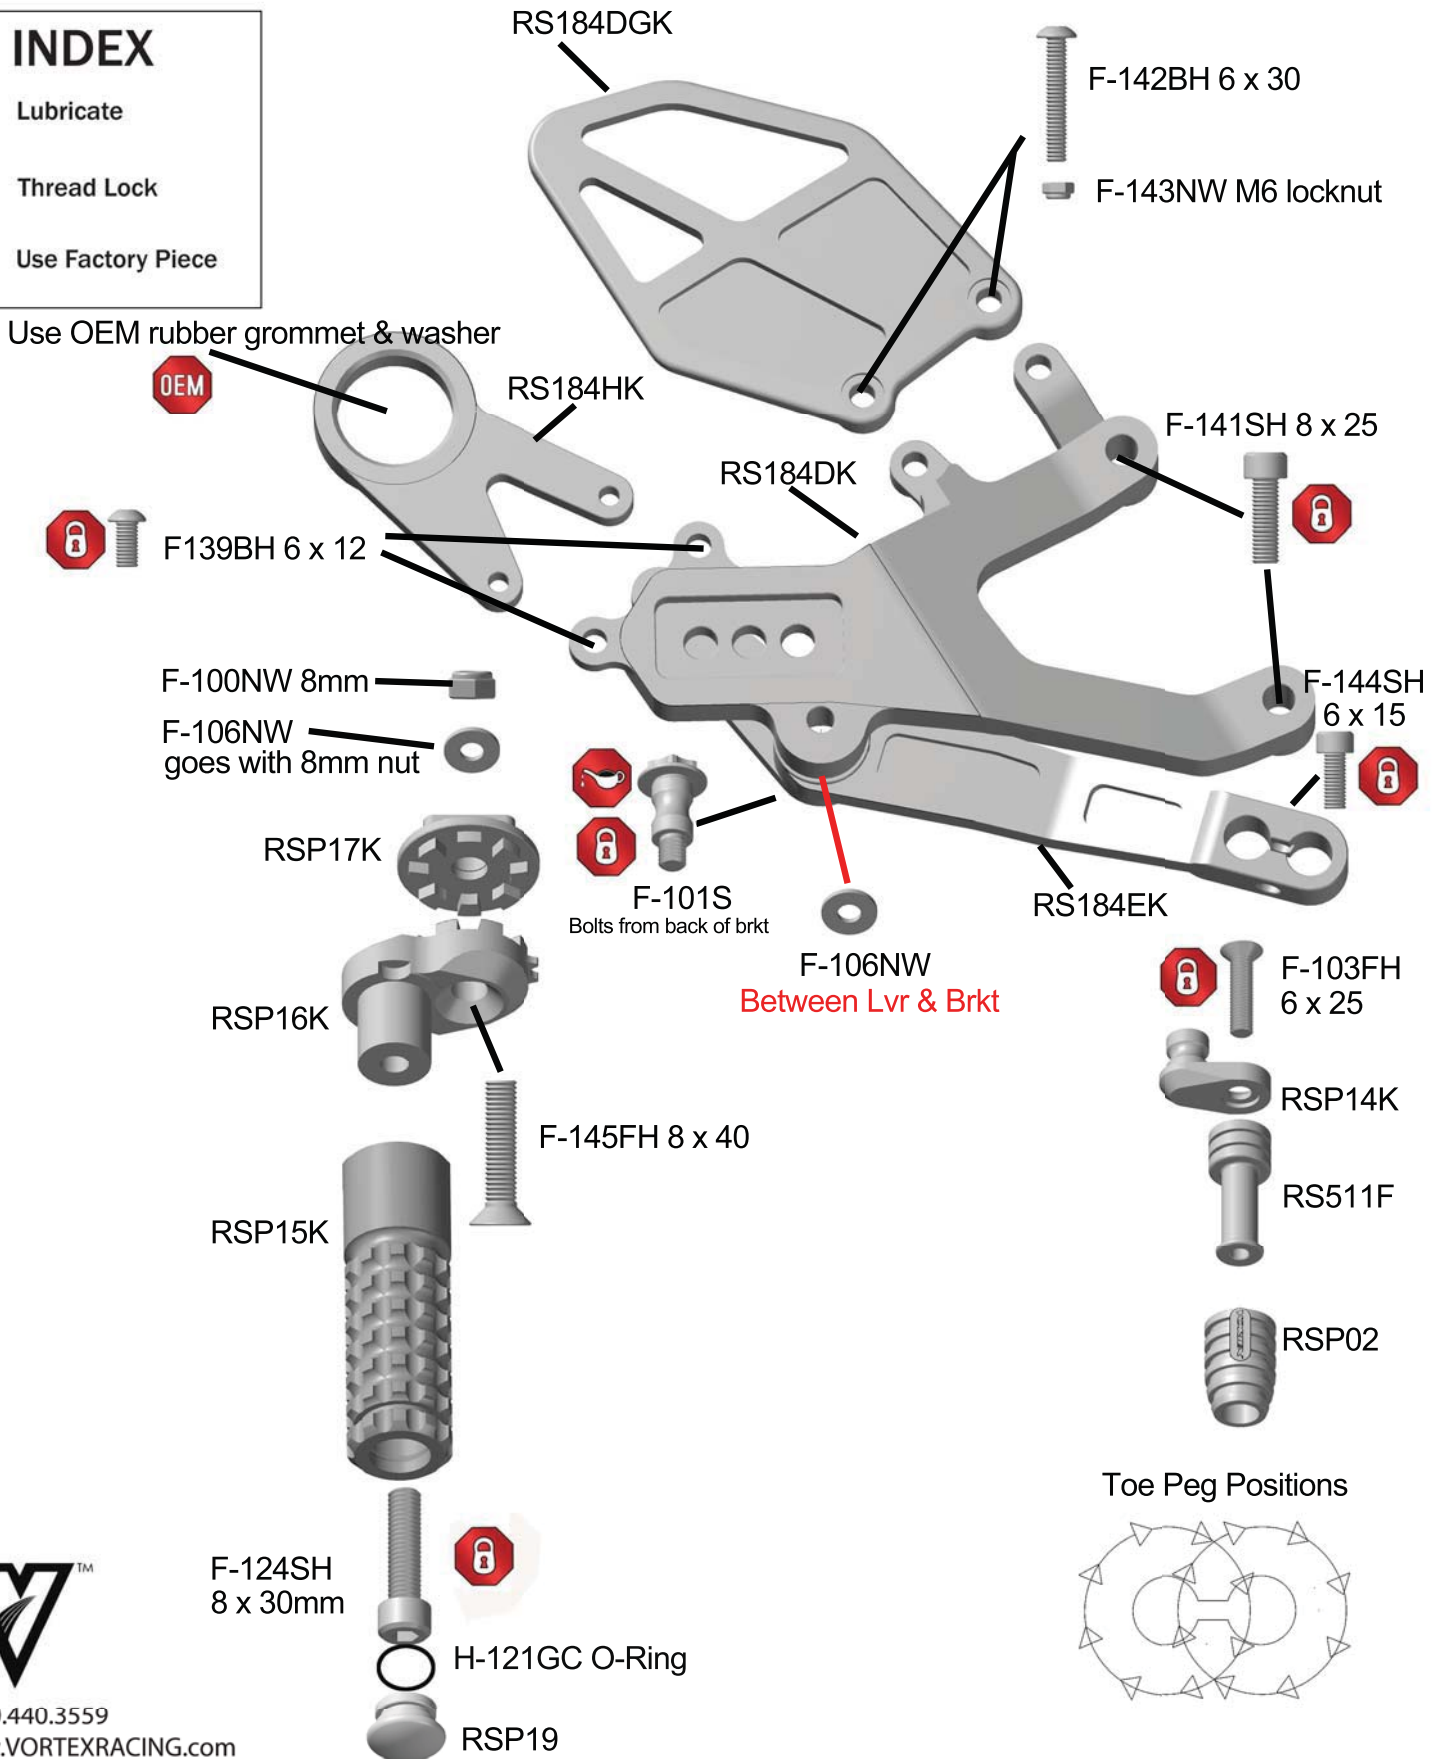

RS184 INSTRUCTIONS

TO BE INSTALLED BY A CERTIFIED MECHANIC ONLY | FOR RACE USE ONLY

BRAKE SIDE EXPLODED VIEW

FOR: BMW S1000RR 15-16

INDEX

-  Lubricate
-  Thread Lock
-  Use Factory Piece

RS184 INSTRUCTIONS

TO BE INSTALLED BY A CERTIFIED MECHANIC ONLY | FOR RACE USE ONLY

SHIFT SIDE EXPLODED VIEW

FOR: BMW S1000RR 15-16

INDEX

-  Lubricate
-  Thread Lock
-  Use Factory Piece