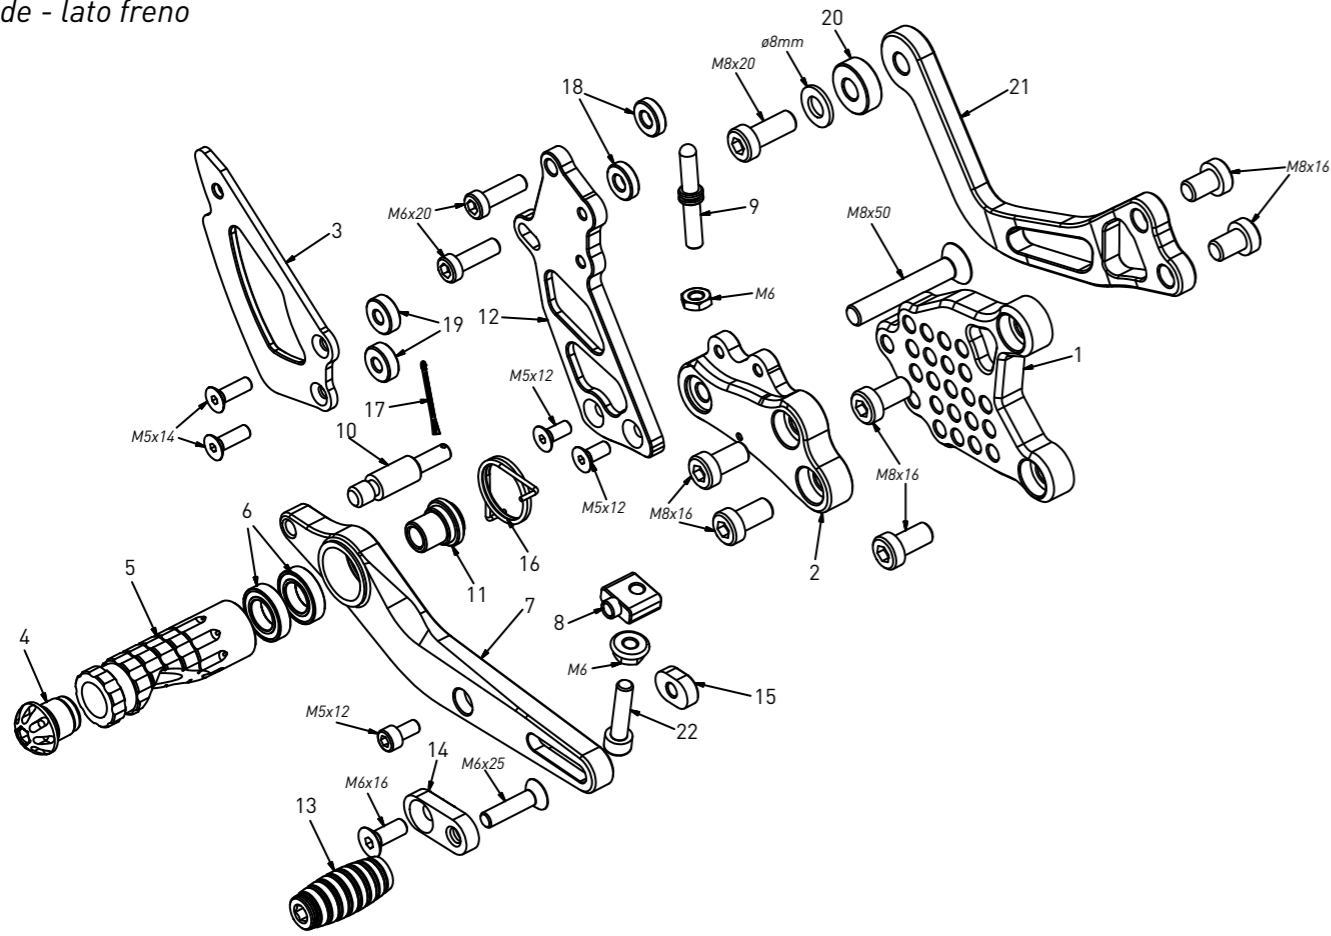

code A005 - Aprilia RSV4/Tuono V4 '17/'19 (normal shifting)

brake side - lato freno

All spare parts include the relative screws for fixing.

It is possible to buy the footboard screws kit code Kvit_A005, price 5,00 €

Tutti i ricambi comprendono le relative viti per il fissaggio.

E' possibile acquistare il kit viti pedana con il codice Kvit_A005, prezzo 5,00€

The footrests with code PG01/PG02/PG03/PG04 include the cap, code PG00, which can also be purchased separately.

code A005 - brake side - lato freno

n°	description - descrizione	code	price (€)
1	back plate - arretratore	AR_008	49,00
2	plate - piastra	PS_006	58,00
3	heel plate - battitacco	BT_002	25,00
4	cap - tappo	PG00	6,00
5	footpeg - poggiatesti	PG01	25,00
6	bearing - cuscinetto	CS002	10,00
7	brake lever - leva freno	FN_033	50,00
8	registro - adjuster	FN_025	28,00
9	pump pin - perno pompa	PF_010	14,00
10	brake pin - perno freno	PF_009B	14,00
11	bush - boccola	BC_002	12,00
12	pump support - portapompa	PP_010	30,00
13	frontpeg - puntalino	PU_001	12,00
14	sliding plate - piastra scorrevole	PU_004	26,00
15	anchor - tassello	PU_005	8,00
16	spring - molla	MO_002	8,00
17	forelock - coppiglia	FN_001	3,00
18	4mm spacer - spessore 4mm	SP_004	3,00
19	5mm spacer - spessore 5mm	SP_001	3,00
20	7mm spacer - spessore 7mm	SP_006	5,00
21	exhaust bracket - staffa scarico	SS_013	45,00
22	adjuster screw - vite registro	FN_014	2,00

code A005 - Aprilia RSV4/Tuono V4 '17/'19 (normal shifting)

gear side - lato cambio

All spare parts include the relative screws for fixing.

It is possible to buy the footboard screws kit code Kvit_A005, price 5,00 €