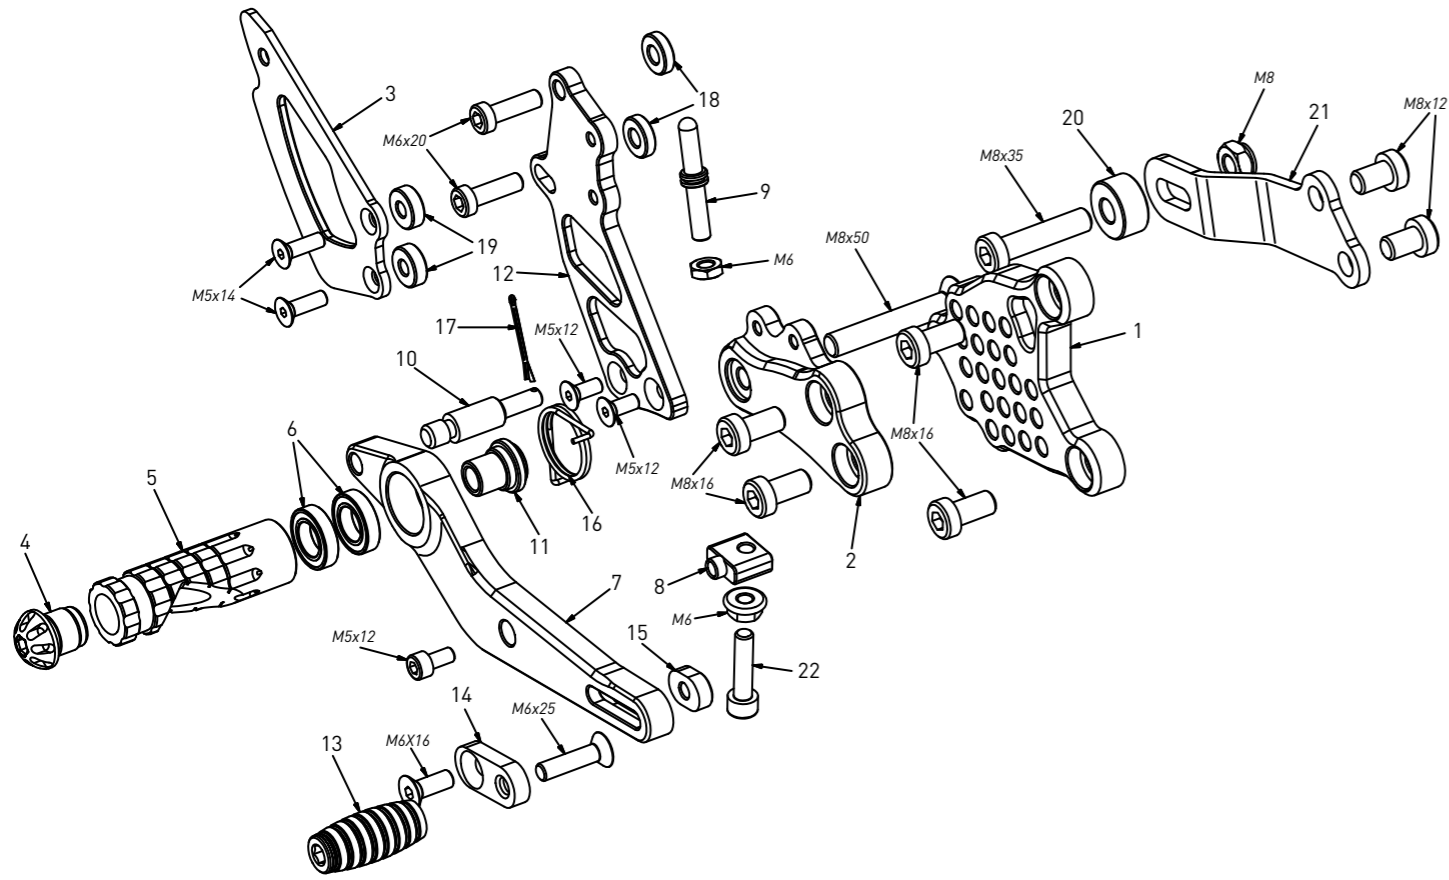

code A004 - Aprilia RSV4/Tuono V4 APRC '09/'16 (normal shifting)

brake side - lato freno

All spare parts include the relative screws for fixing.

It is possible to buy the footboard screws kit code Kvit_A004, price 5,00 €

Tutti i ricambi comprendono le relative viti per il fissaggio.

E' possibile acquistare il kit viti pedana con il codice Kvit_A004, prezzo 5,00€

The footrests with code PG01/PG02/PG03/PG04 include the cap, code PG00, which can also be purchased separately.

code A004 - brake side - lato freno

n°	description - descrizione	code	price (€)
1	back plate - arretratore	AR_008	49,00
2	plate - piastra	PS_006	58,00
3	heel plate - battitacco	BT_002	25,00
4	cap - tappo	PG00	6,00
5	footpeg - poggiatesti	PG01	25,00
6	bearing - cuscinetto	CS002	10,00
7	brake lever - leva freno	FN_031	50,00
8	registro - adjuster	FN_025	28,00
9	pump pin - perno pompa	PF_010	14,00
10	brake pin - perno freno	PF_009B	14,00
11	bush - boccola	BC_002	12,00
12	pump support - portapompa	PP_010	30,00
13	frontpeg - puntalino	PU_001	12,00
14	sliding plate - piastra scorrevole	PU_004	26,00
15	anchor - tassello	PU_005	8,00
16	spring - molla	MO_002	8,00
17	forelock - coppiglia	FN_001	3,00
18	4mm spacer - spessore 4mm	SP_004	3,00
19	5mm spacer - spessore 5mm	SP_001	3,00
20	10mm spacer - spessore 10mm	SP_008	5,00
21	exhaust bracket - staffa scarico	SS_002	25,00
22	adjuster screw - vite registro	FN_014	2,00

code A004 - Aprilia RSV4/Tuono V4 APRC '09/'16 (normal shifting)

gear side - lato cambio

All spare parts include the relative screws for fixing.

It is possible to buy the footboard screws kit code Kvit_A004, price 5,00 €